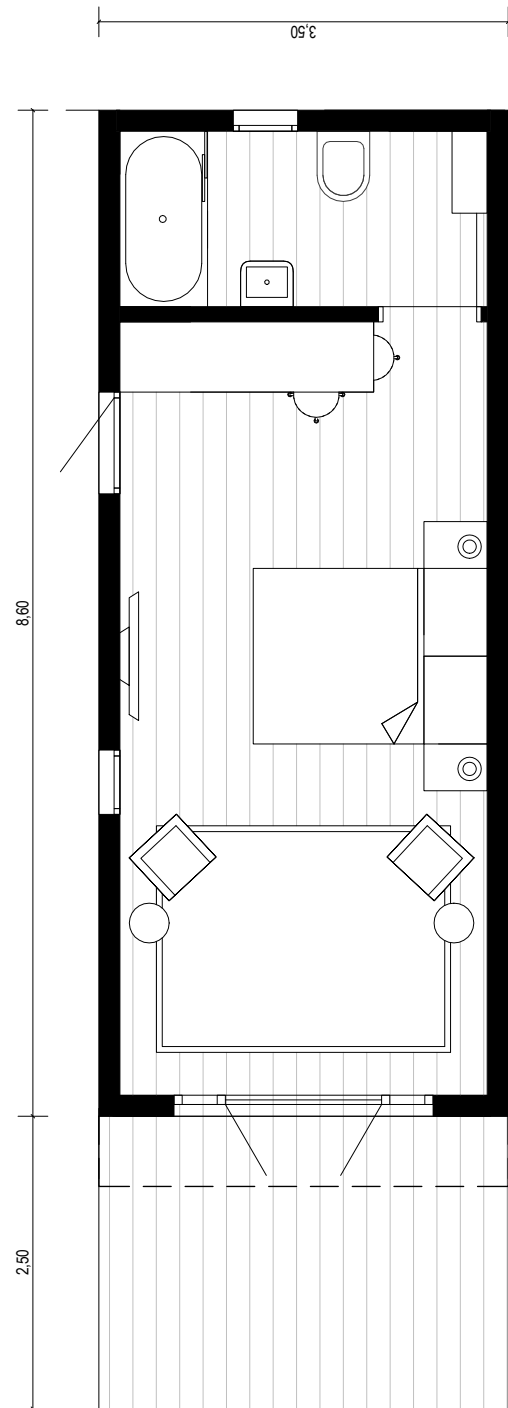

boon
bespoke modular structures

Hampshire

October 2021

The Shack

byboon.co.uk
hello@byboon.co.uk
07787 150 188

The Shack

A charming mezzanine floor adds an exciting element. It provides space for additional guests and is perfect for children, providing ideal views of the countryside and night sky.

An 'off-the-peg' build, The Shack was an exciting creation snapped up by visitors to our workshop who were looking to acquire a structure for rental and personal use. The Shack was a build we'd wanted to create for some time and the outcome exceeded our expectations. Built on a chassis with wheels, the structure can be easily moved if needed, opening up flexibility in being relocated in the future.