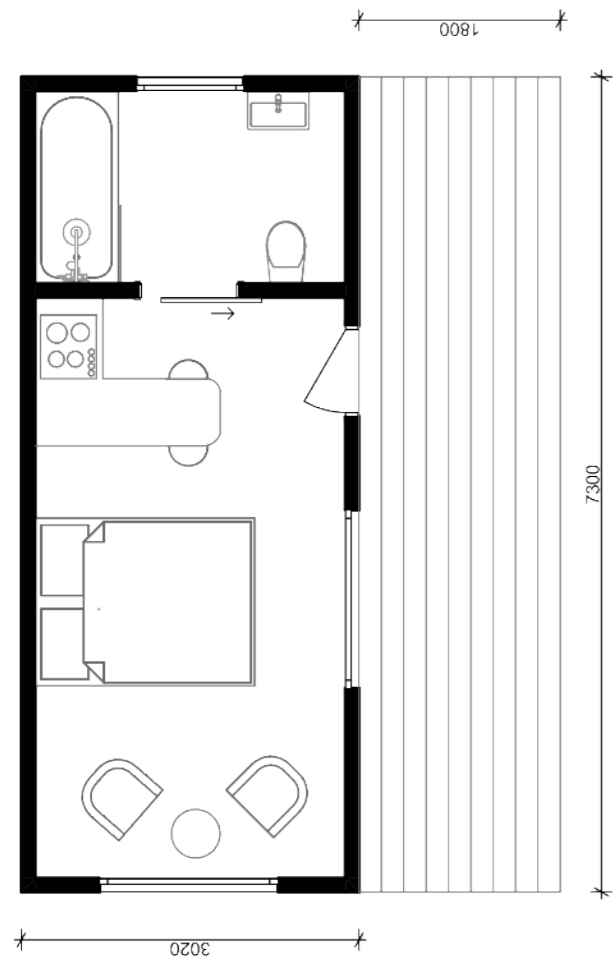

## The Potting Shed

Placed in South Oxfordshire near a natural swimming lake, The Potting Shed, fondly named after its rustic finish and charming tin roof, is one of our largest builds to date. Bespoke decking was added along the length of the cabin providing further outdoor seating and entertaining space, an important element pulling the build into its surrounding wildflower meadow.